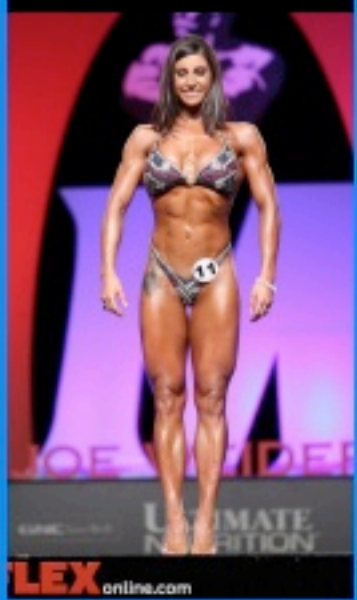

KATINA MAISTRELLIS
2010 FIGURE
OLYMPIA DEBUT