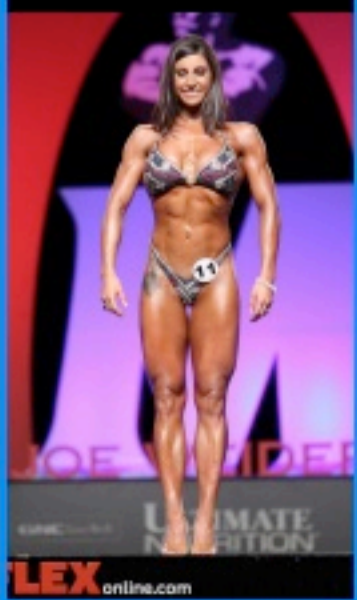

**BRIGITA BREZOVAC**  
2010 Ms  
OLYMPIA DEBUT

**ZOA LINSEY**  
2010 Ms  
OLYMPIA DEBUT

**BACKSTAGE AT THE 2010 FIGURE OLYMPIA - JULIEANN KULLA, KATINA MAISTRELLIS, KRISTAL RICHARDSON, TERRI TURNER, FELICIA ROMERO, ERIN STERN, NICOLE WILKINS, ROSA MARIA ROMERO, CHERYL BROWN & HEATHER MAE FRENCH..... [CLICK HERE](#)**

**TERRI TURNER**  
2010 FIGURE  
OLYMPIA DEBUT

**CHERYL BROWN**  
2010 FIGURE  
OLYMPIA DEBUT

**CARIN HAWKINS**  
2010 FIGURE  
OLYMPIA DEBUT

**GENNIFER STROBO**  
2010 FIGURE  
OLYMPIA DEBUT

**KRISBY CHIN**  
2010 FIGURE  
OLYMPIA DEBUT

**ROSA MARIA ROMERO**  
2010 FIGURE  
OLYMPIA DEBUT

**KATINA MAISTRELLIS**  
2010 FIGURE  
OLYMPIA DEBUT

**MARCY PORTER**  
2010 FIGURE  
OLYMPIA DEBUT

**MISSY COLES**  
2010 BIKINI  
OLYMPIA DEBUT

**TIANNA TA**  
2010 BIKINI  
OLYMPIA DEBUT